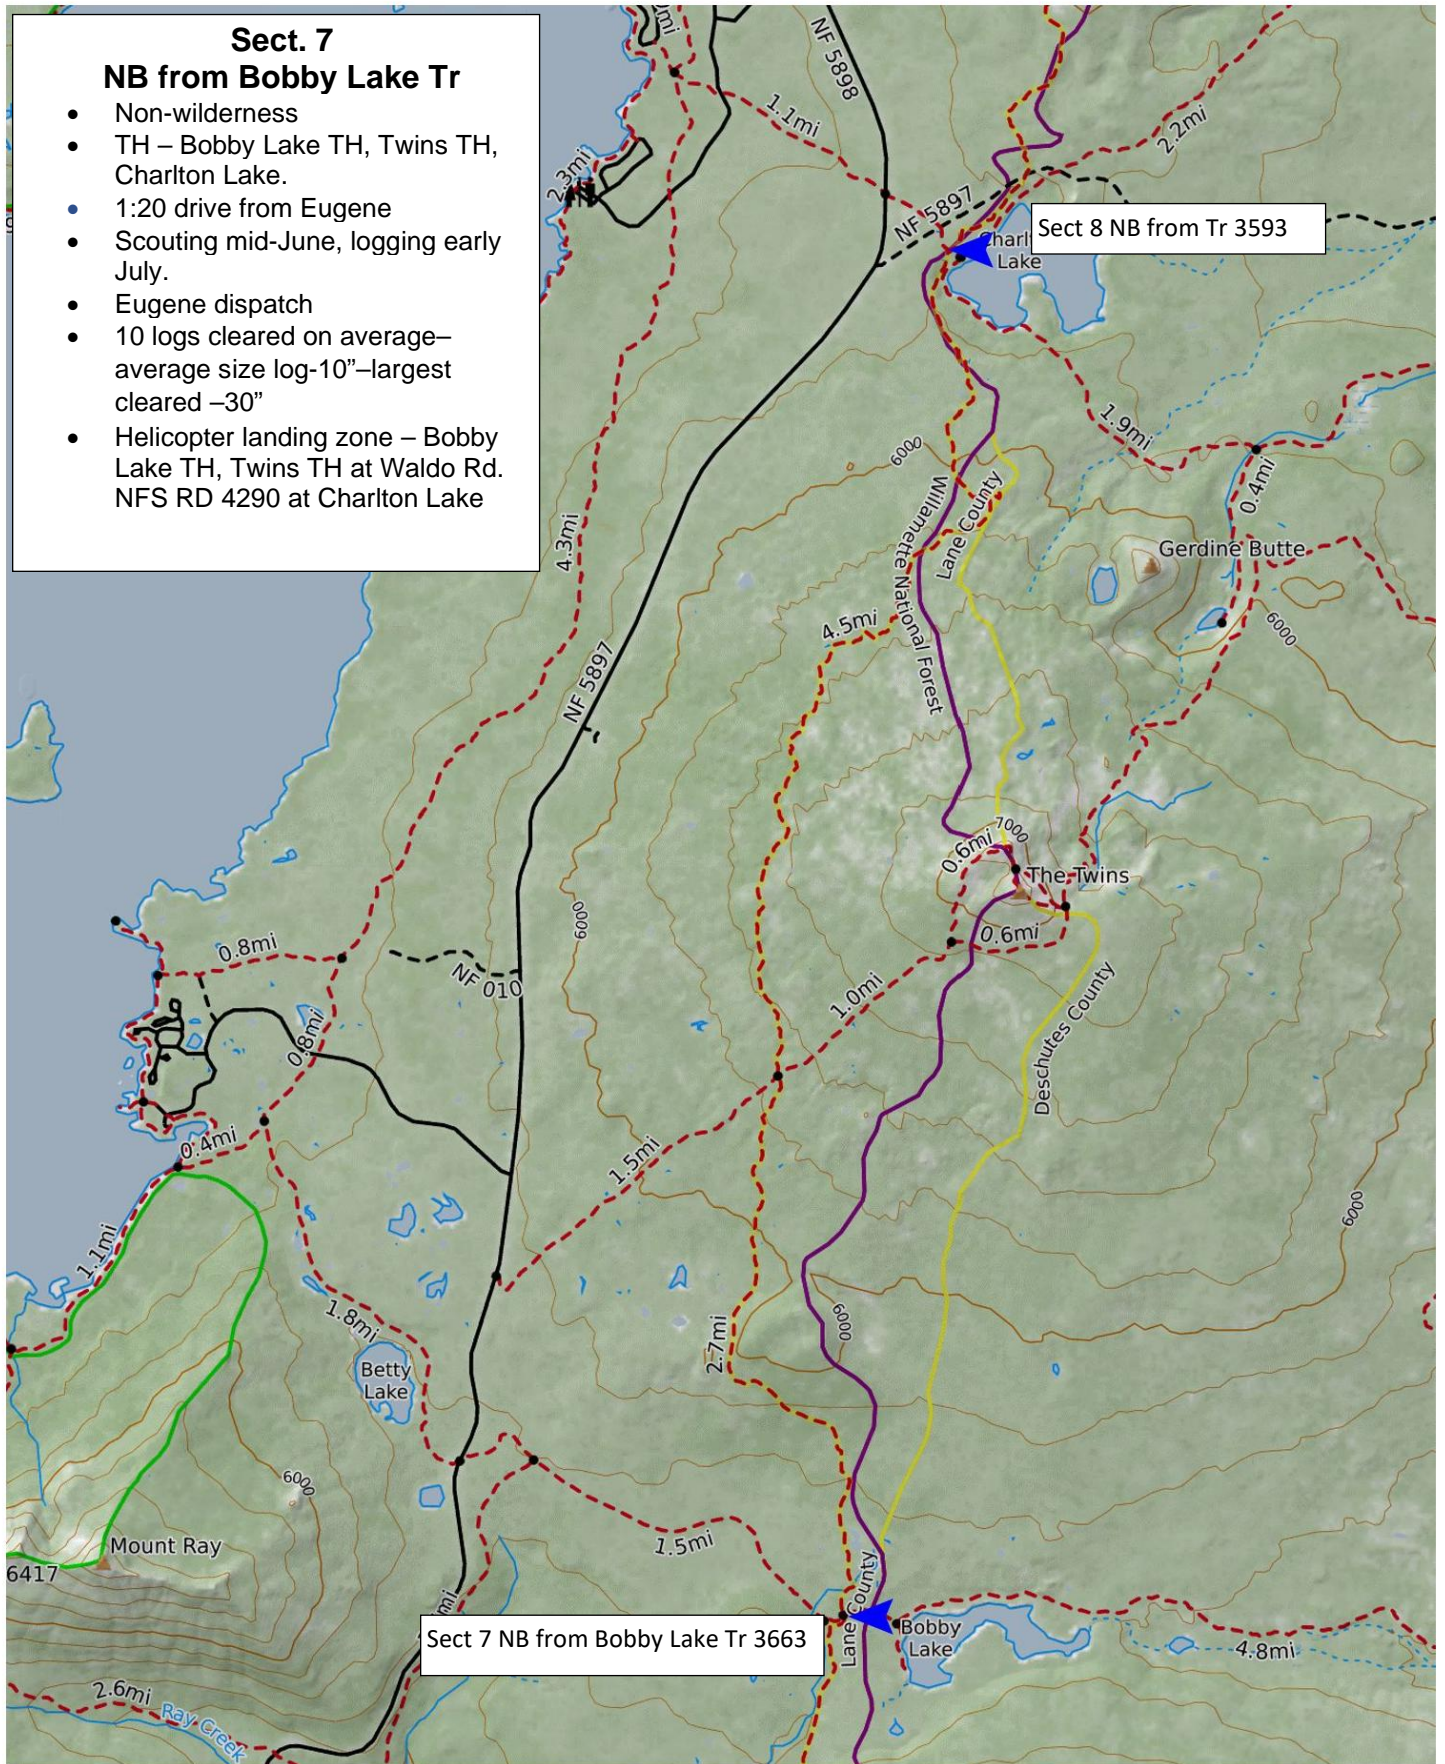

### Sect. 7

#### NB from Bobby Lake Tr

- Non-wilderness
- TH – Bobby Lake TH, Twins TH, Charlton Lake.
- 1:20 drive from Eugene
- Scouting mid-June, logging early July.
- Eugene dispatch
- 10 logs cleared on average—average size log-10"—largest cleared –30"
- Helicopter landing zone – Bobby Lake TH, Twins TH at Waldo Rd. NFS RD 4290 at Charlton Lake

Sect 8 NB from Tr 3593

Sect 7 NB from Bobby Lake Tr 3663

Mercator Projection  
WGS84  
USNG Zone 10TEP  