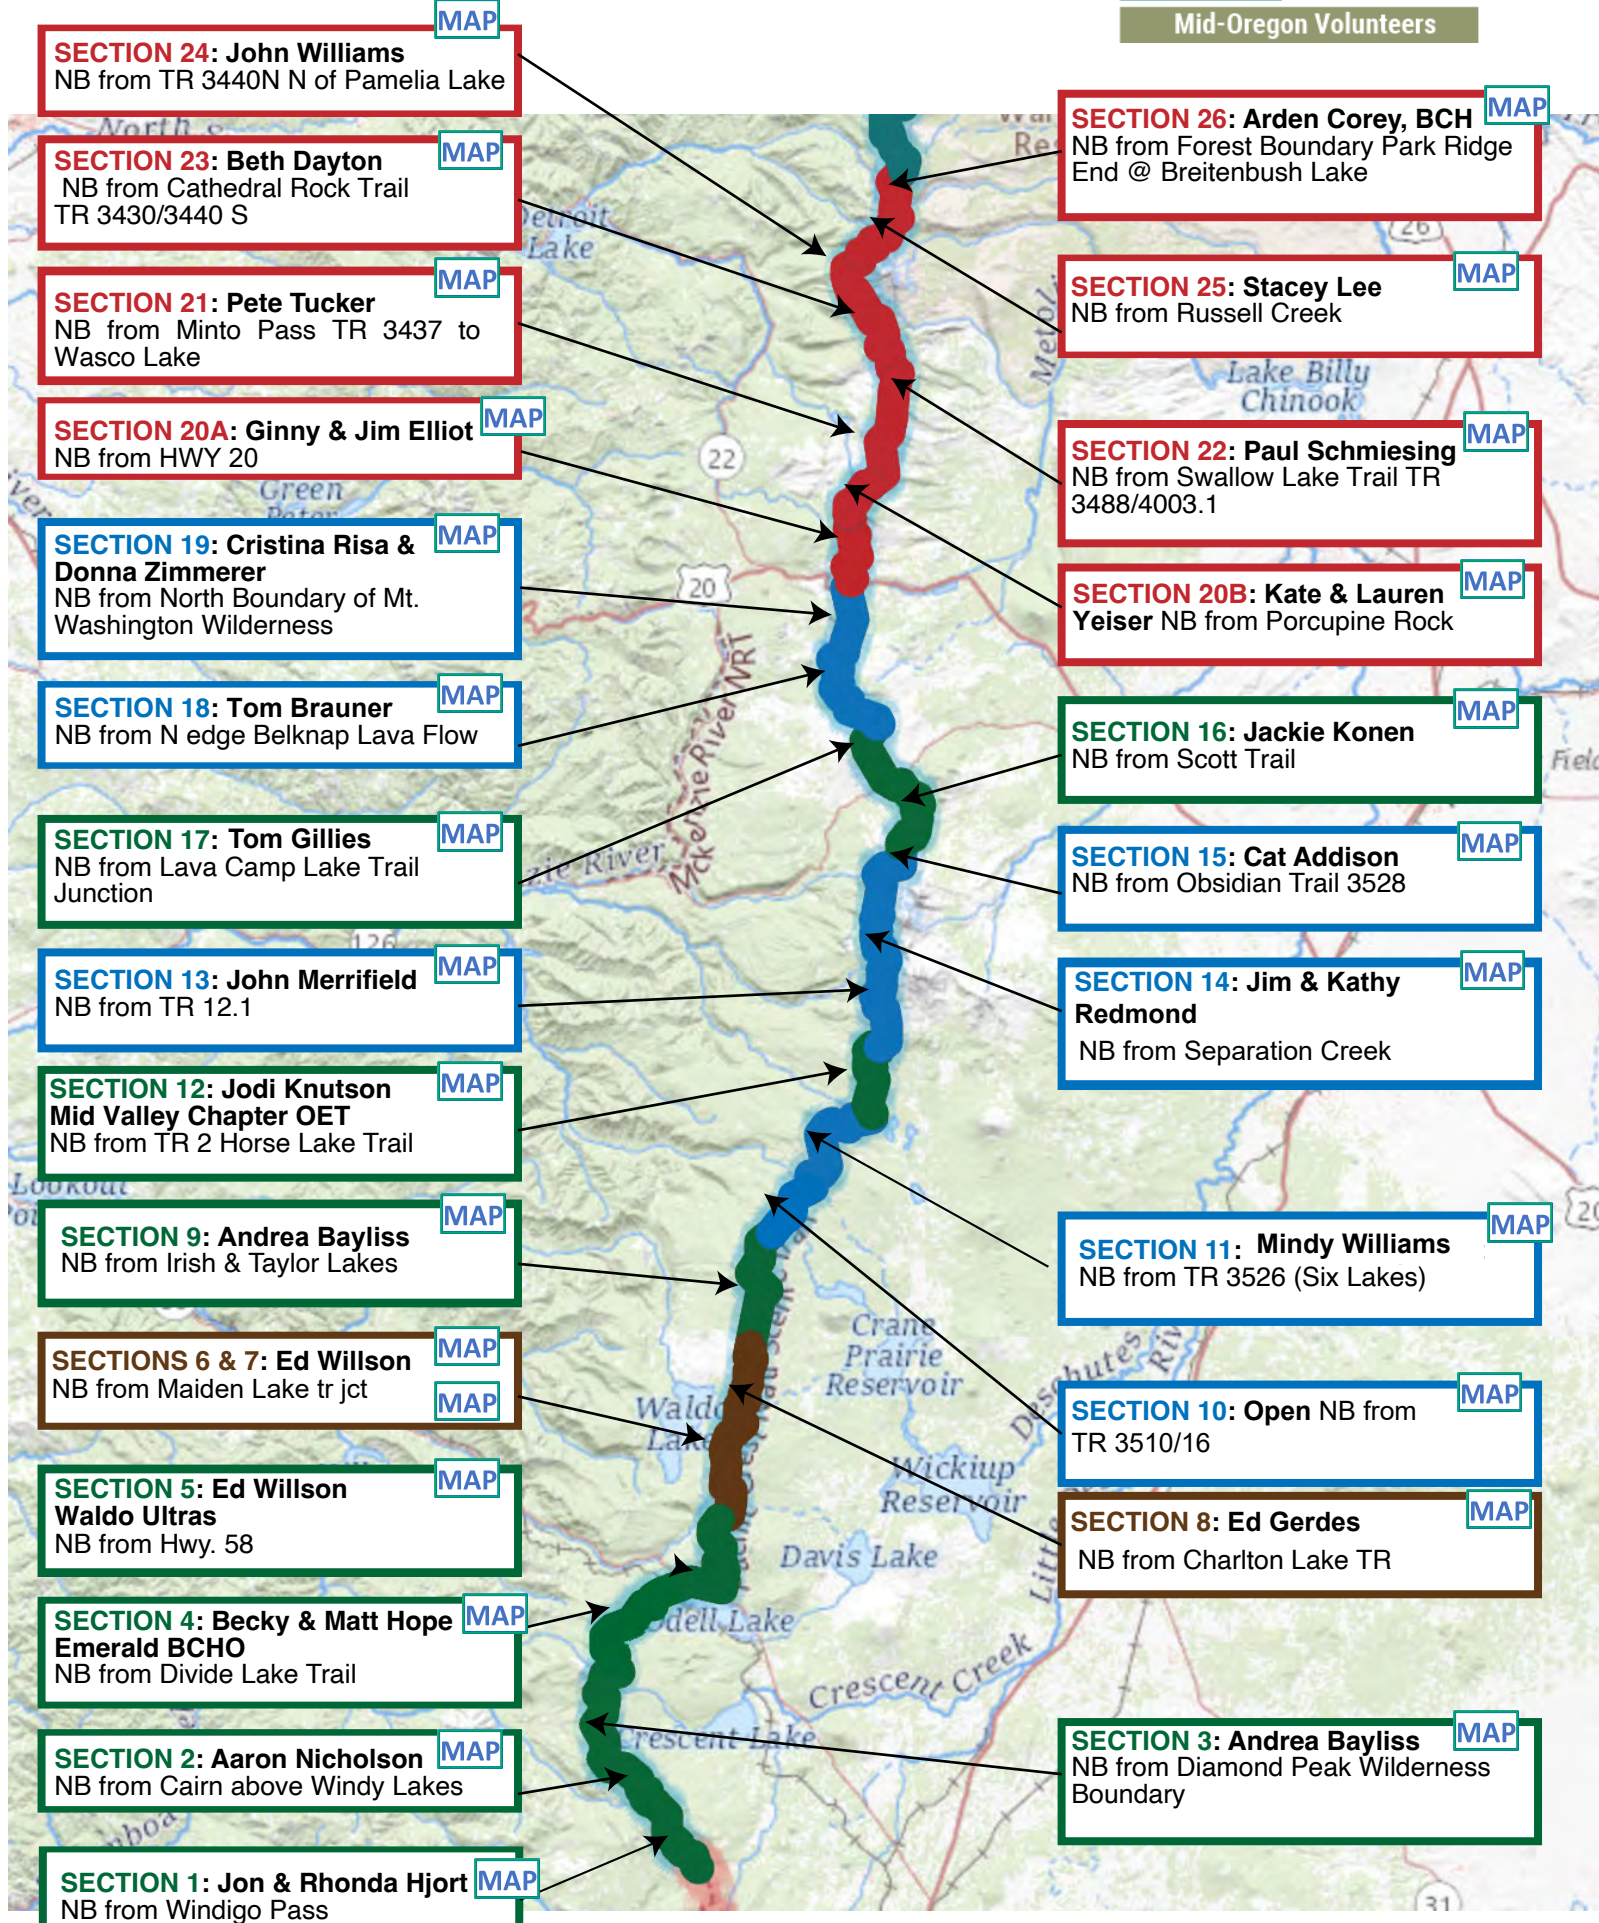

MID-OREGON PCT STEWARDS

AGENCY CONTACTS

Color Code Legend

DESCHUTES NATIONAL FOREST

All Ranger District Contacts:

Central Dispatch, orcoc@firenet.gov
541-316-7700

Justin Ewer, justin.ewer@usda.gov
509-395-3390